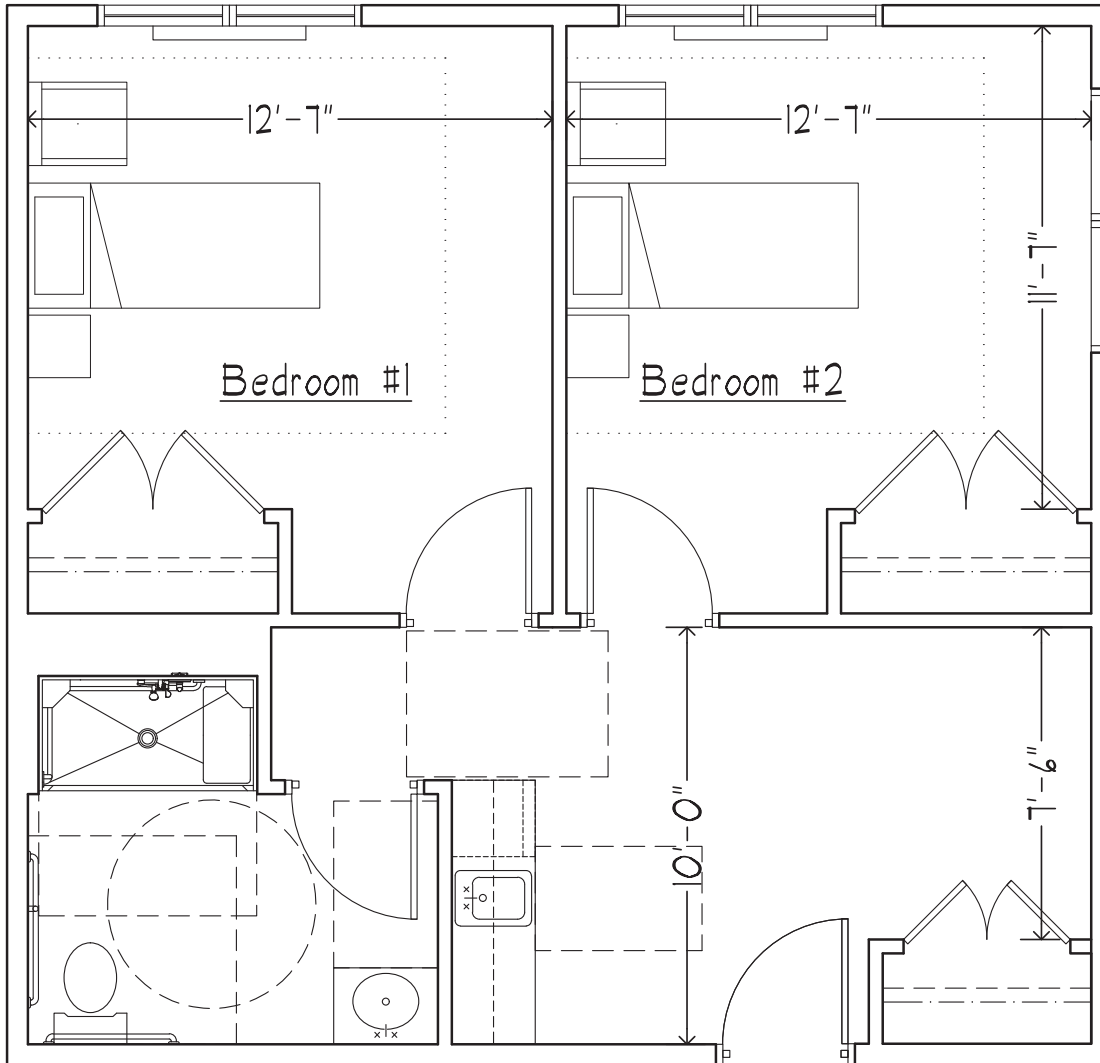

Assisted Living Floor Plans

2-Bedroom Accessible Unit

THE CHELSEA

AT FAIR LAWN

16-00 River Road, Fair Lawn, NJ 07410

P 201-794-4777 • chelseaseniorliving.com