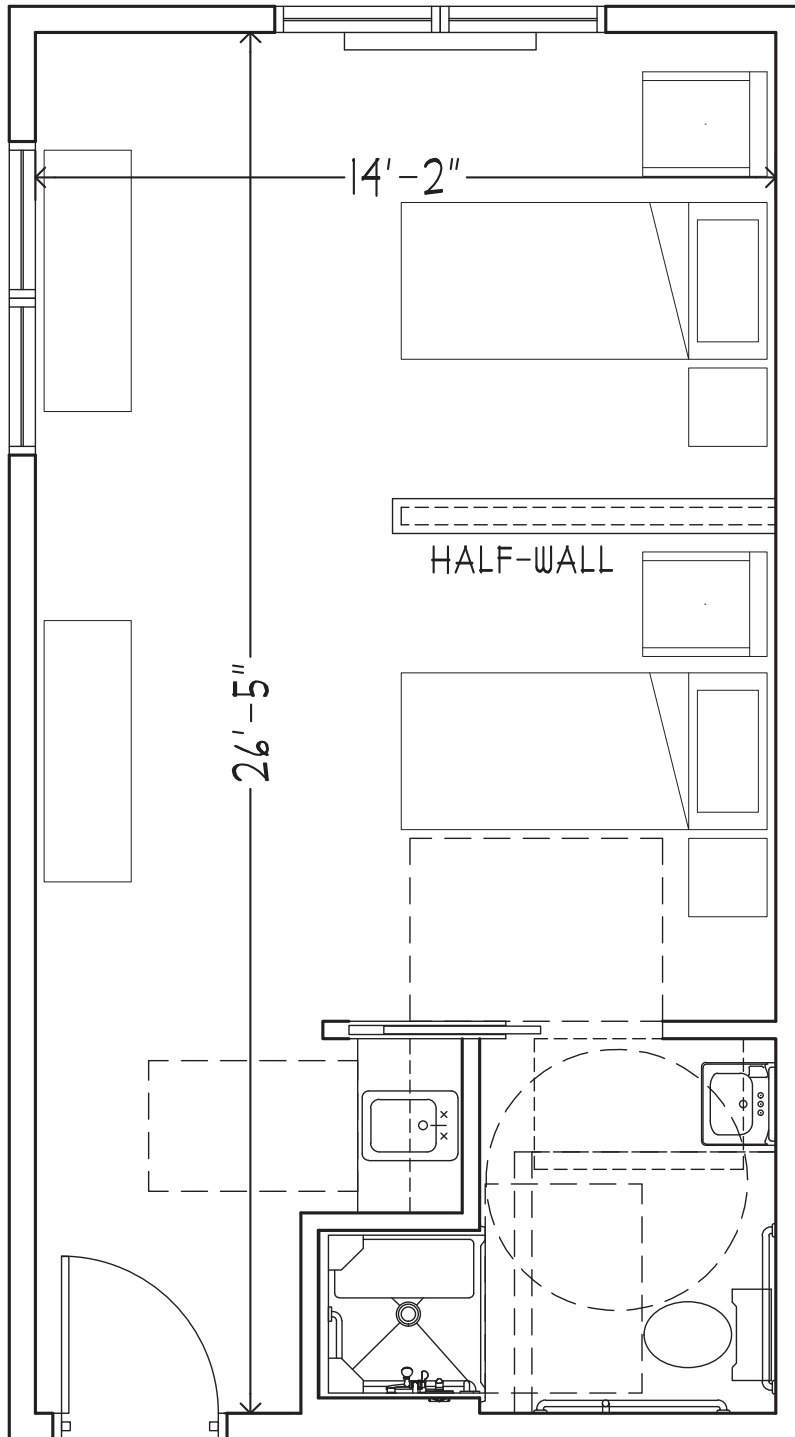

Assisted Living Floor Plans

2-Bed Accessible Unit

THE CHELSEA

AT FAIR LAWN

16-00 River Road, Fair Lawn, NJ 07410

P 201-794-4777 • chelseaseniorliving.com