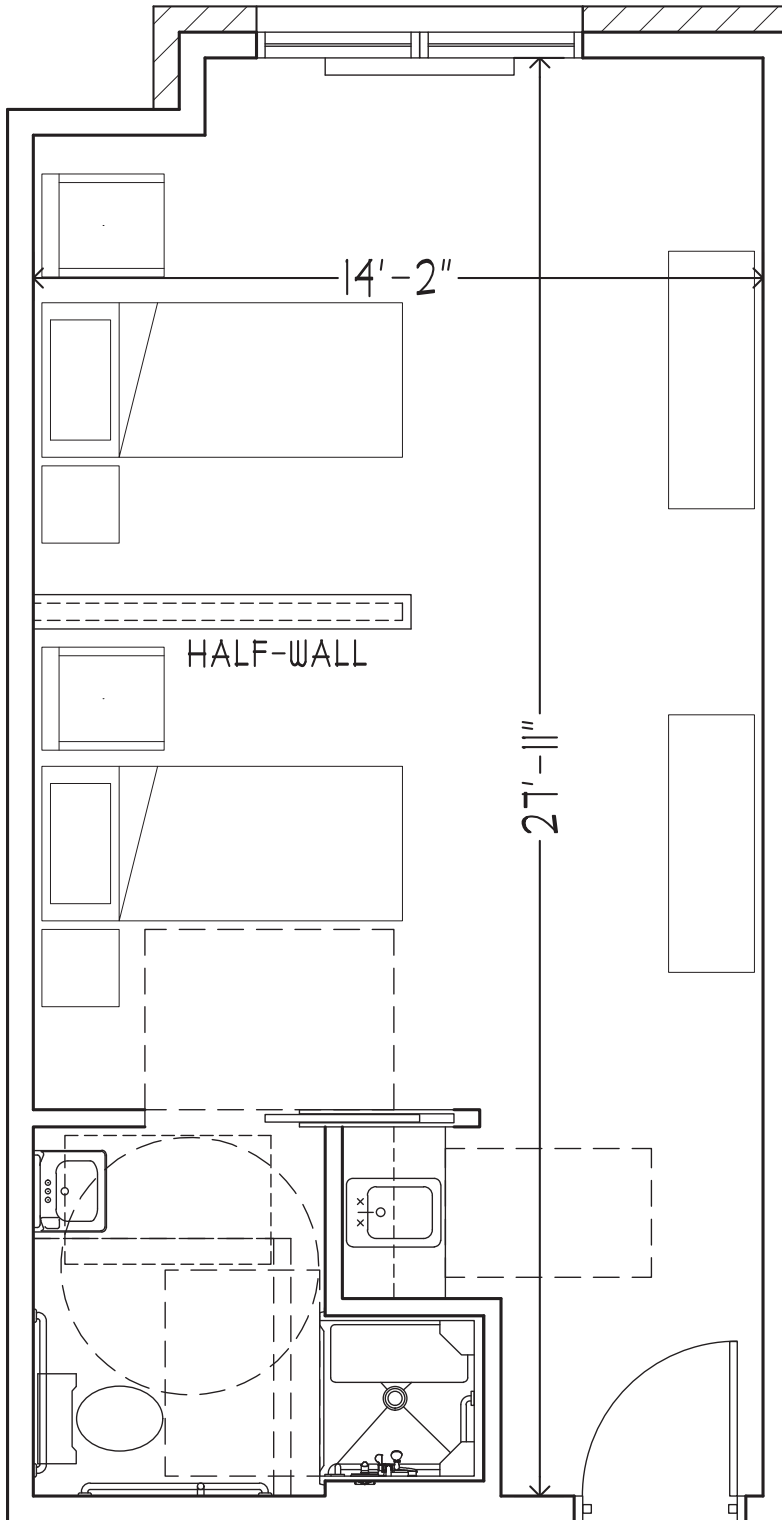

Assisted Living Floor Plans

2-Bed Accessible Unit

THE CHELSEA

AT FAIR LAWN

16-00 River Road, Fair Lawn, NJ 07410

P 201-794-4777 • chelseaseniorliving.com