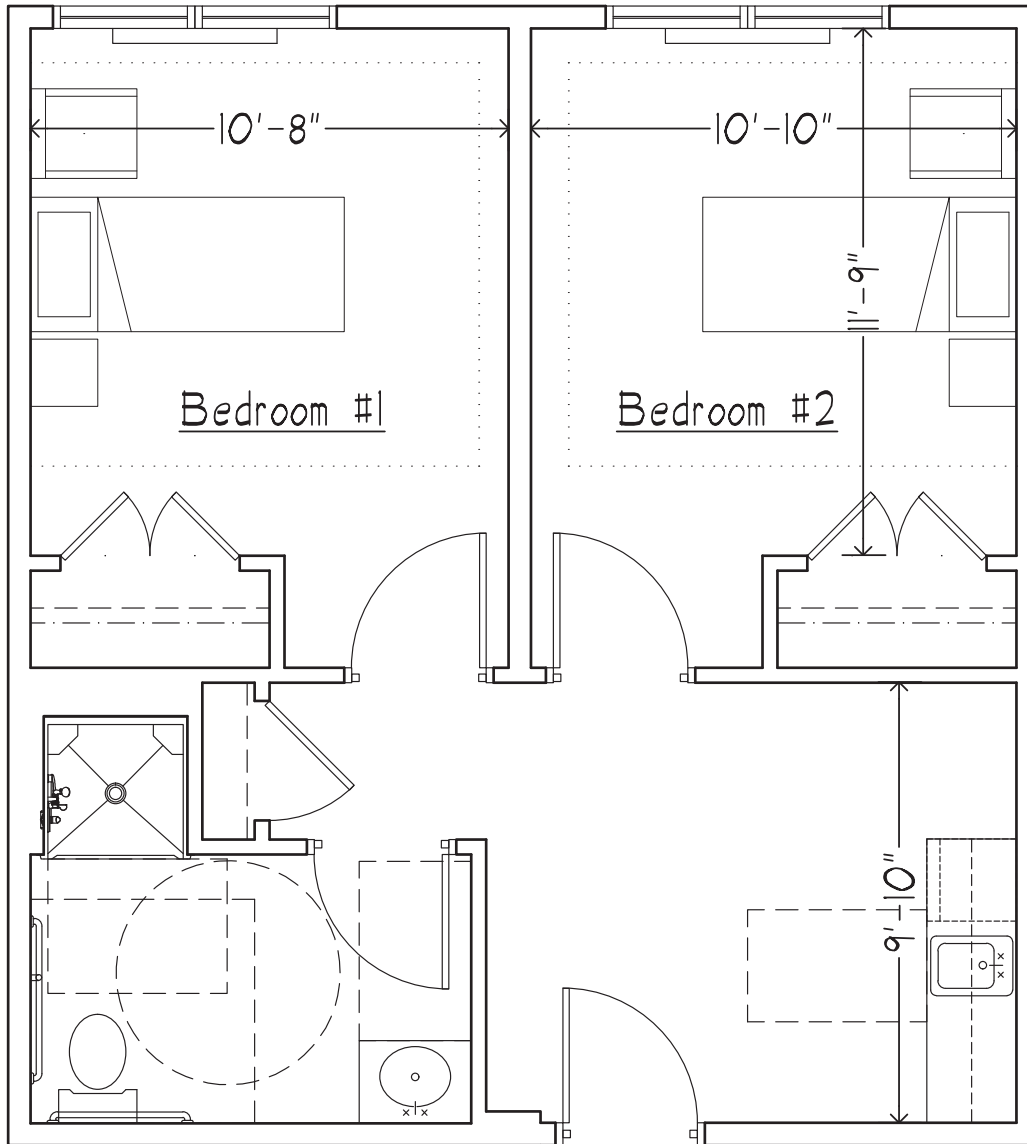

# Assisted Living Floor Plans

## 2-Bedroom Unit

**THE CHELSEA**

AT FAIR LAWN

16-00 River Road, Fair Lawn, NJ 07410

P 201-794-4777 • [chelseaseniorliving.com](http://chelseaseniorliving.com)