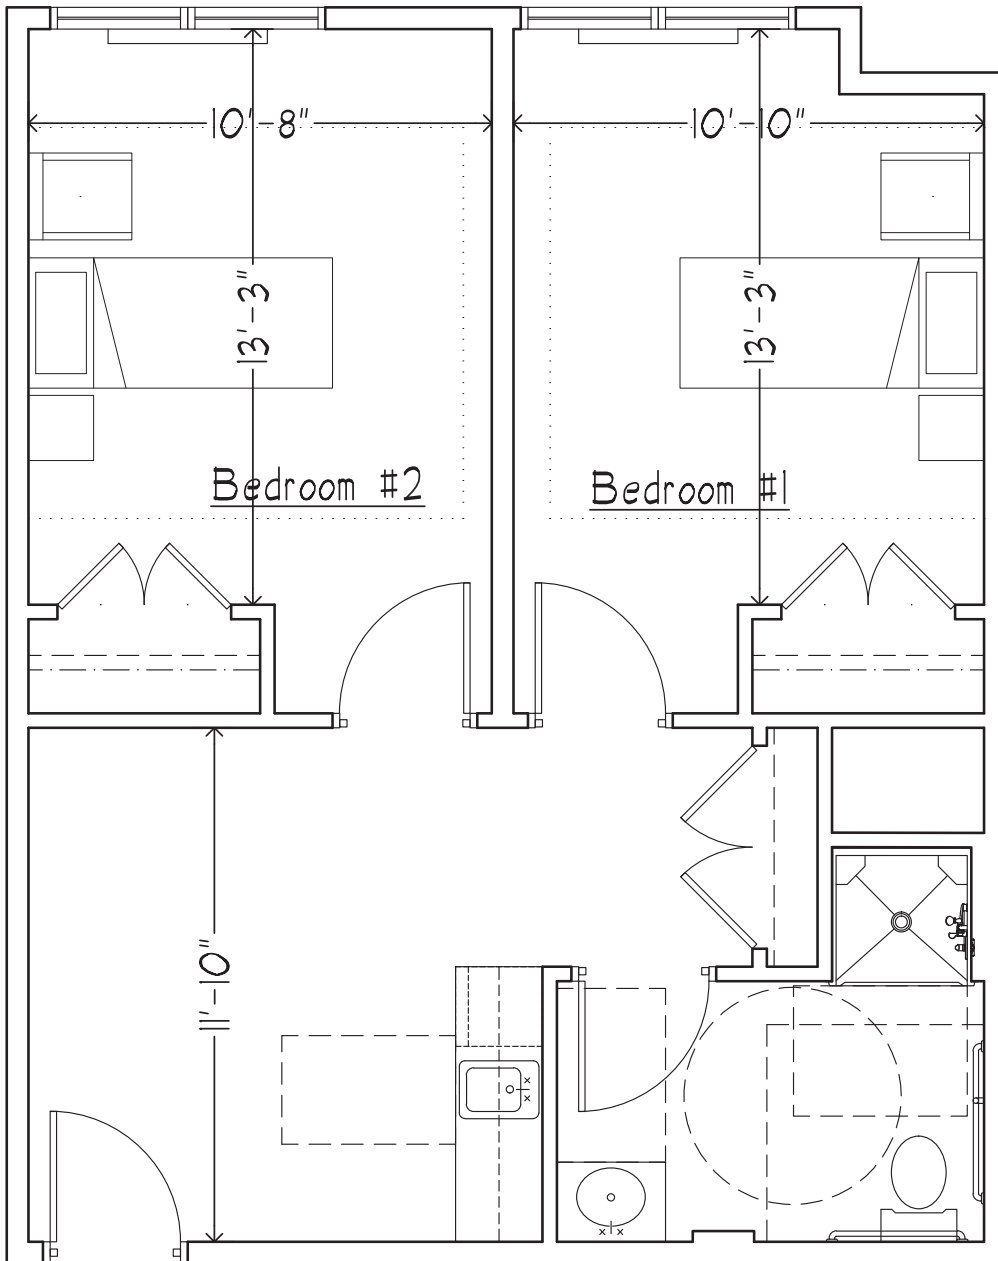

# Assisted Living Floor Plans

## 2-Bedroom Unit

**THE CHELSEA**

AT FAIR LAWN

16-00 River Road, Fair Lawn, NJ 07410

P 201-794-4777 • [chelseaseniorliving.com](http://chelseaseniorliving.com)