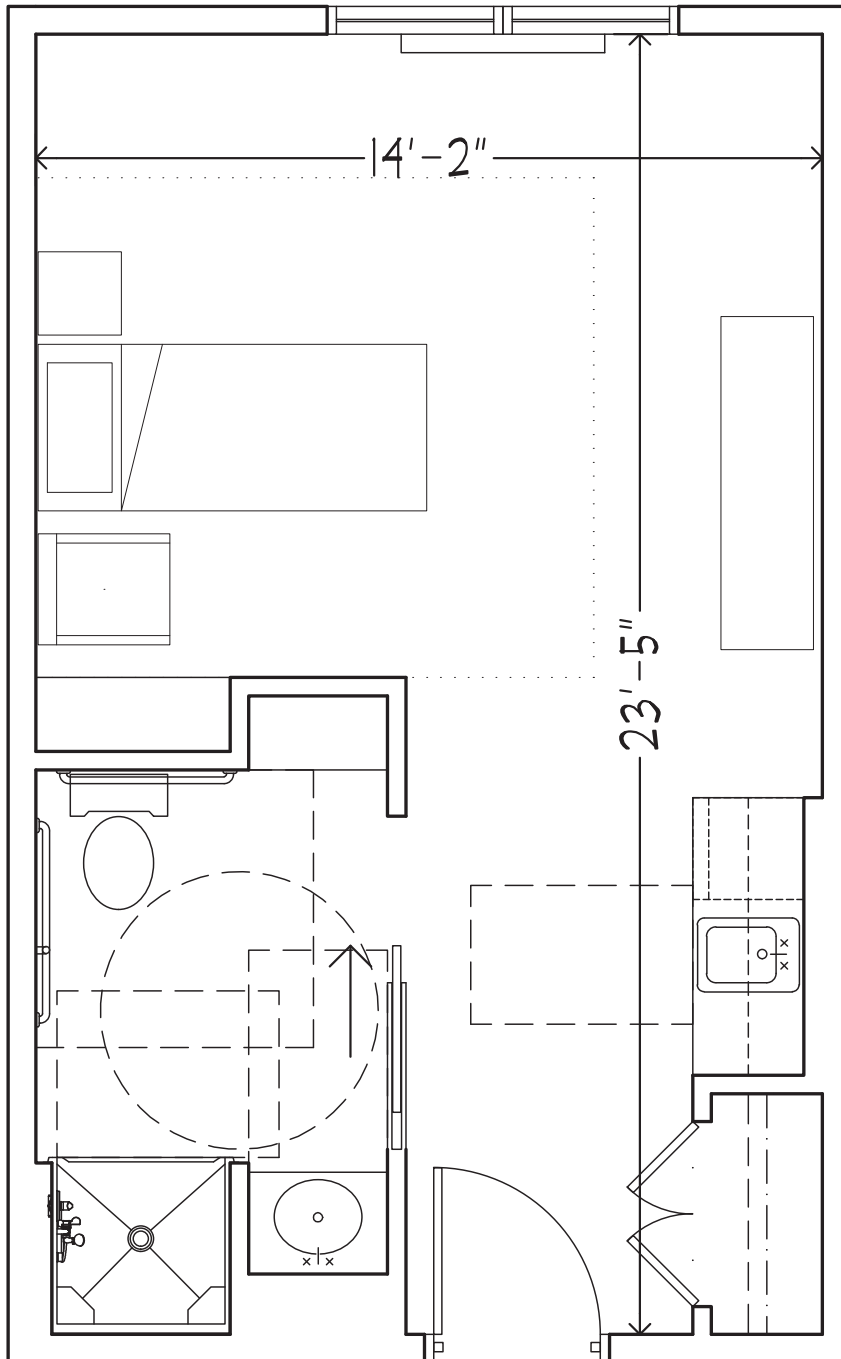

# Assisted Living Floor Plans

## Single Unit

**THE CHELSEA**

AT FAIR LAWN

16-00 River Road, Fair Lawn, NJ 07410

P 201-794-4777 • [chelseaseniorliving.com](http://chelseaseniorliving.com)