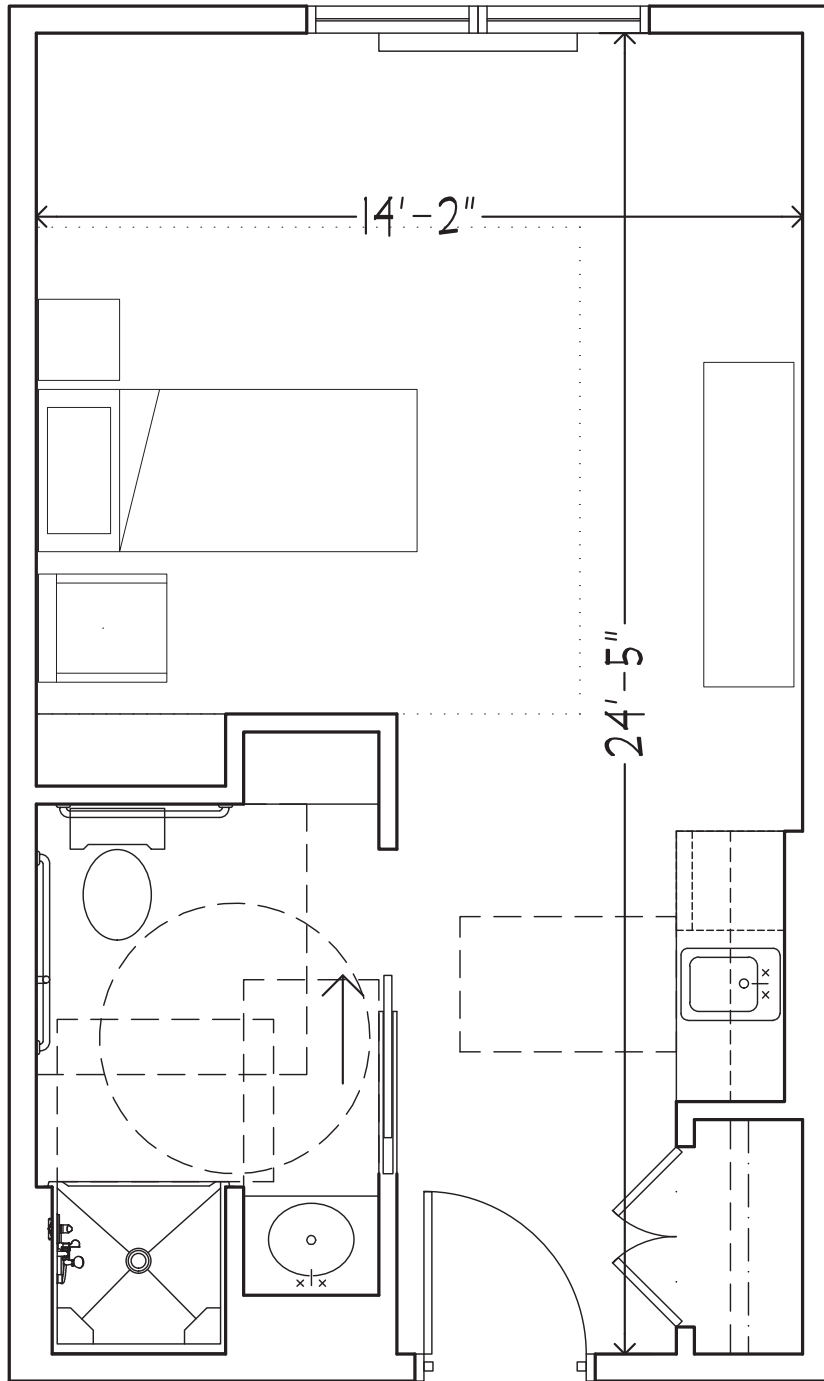

Assisted Living Floor Plans

Single Unit

THE CHELSEA

AT FAIR LAWN

16-00 River Road, Fair Lawn, NJ 07410

P 201-794-4777 • chelseaseniorliving.com