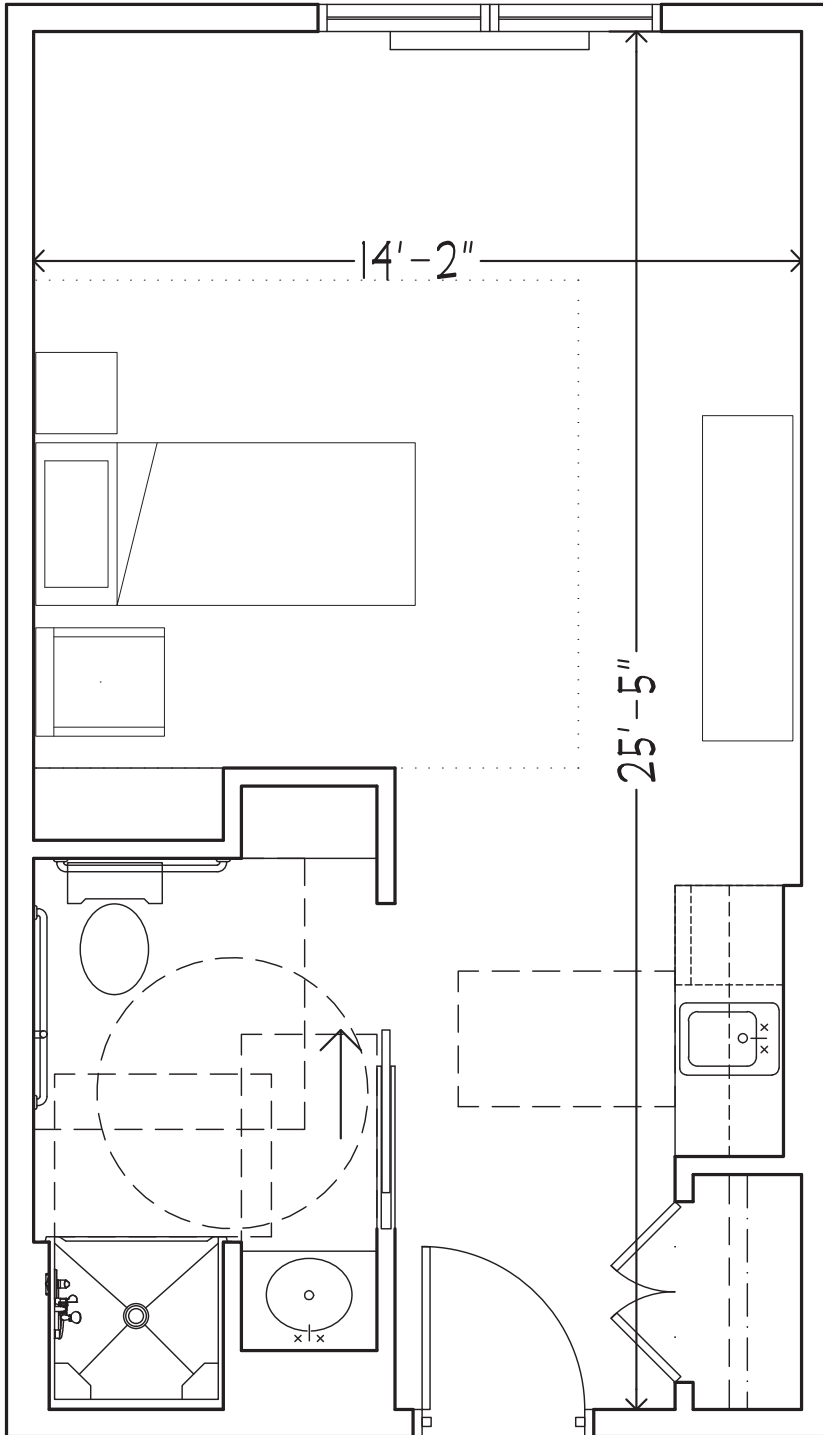

# Assisted Living Floor Plans

## Single Unit

**THE CHELSEA**

AT FAIR LAWN

16-00 River Road, Fair Lawn, NJ 07410

P 201-794-4777 • [chelseaseniorliving.com](http://chelseaseniorliving.com)