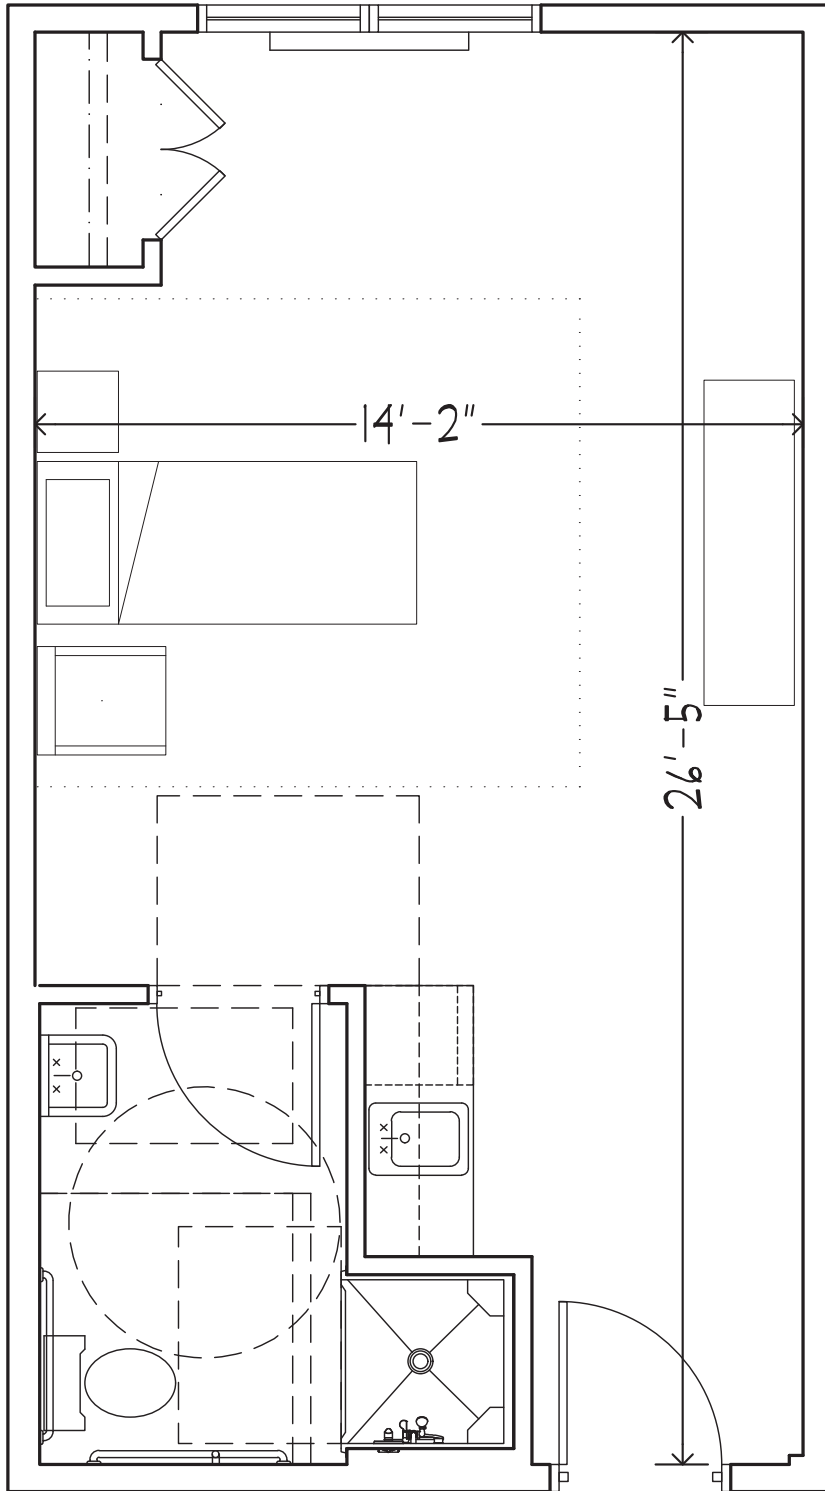

Assisted Living Floor Plans

Single Unit

THE CHELSEA

AT FAIR LAWN

16-00 River Road, Fair Lawn, NJ 07410

P 201-794-4777 • chelseaseniorliving.com