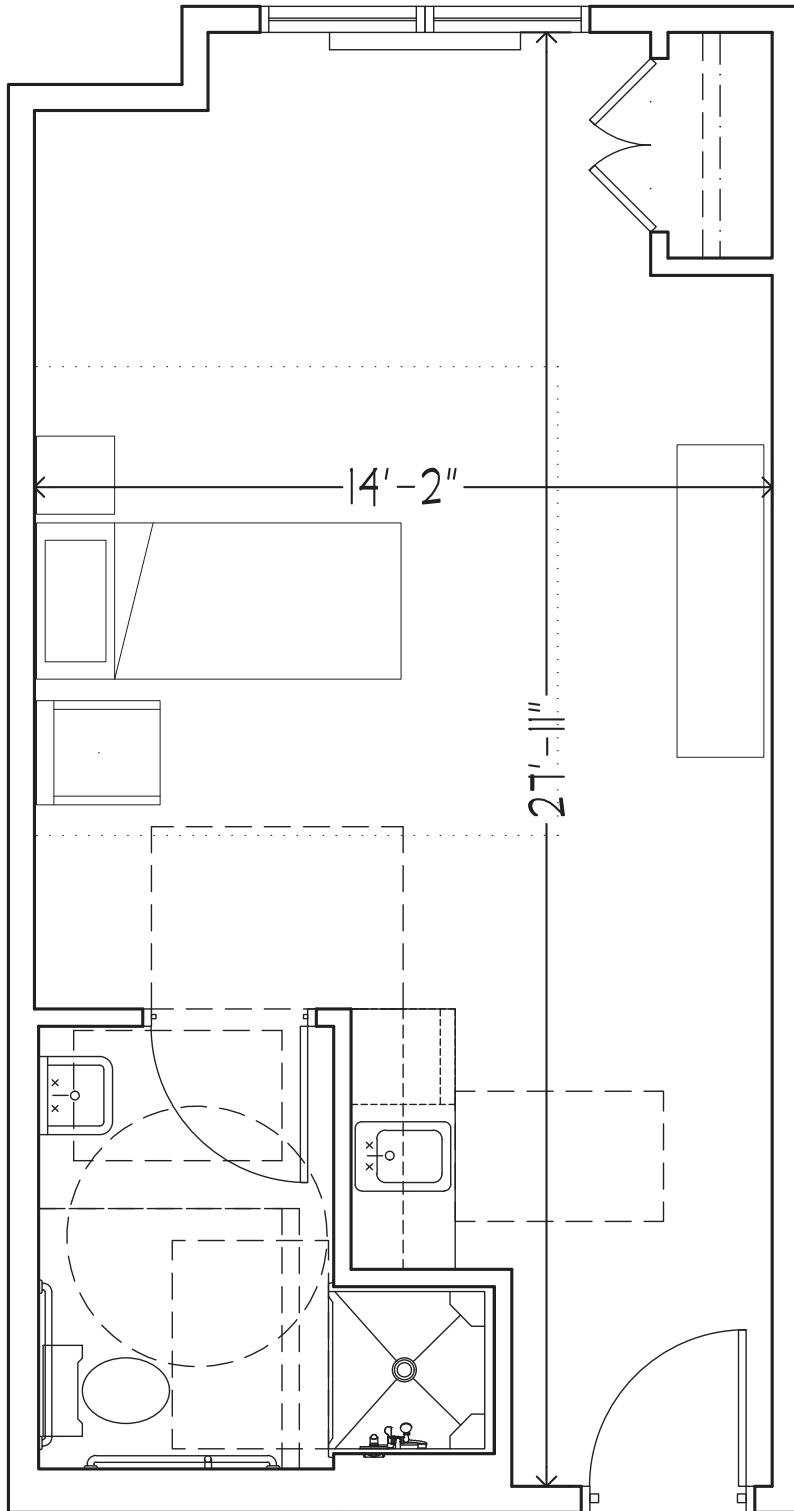

Assisted Living Floor Plans

Single Unit

THE CHELSEA

AT FAIR LAWN

16-00 River Road, Fair Lawn, NJ 07410

P 201-794-4777 • chelseaseniorliving.com